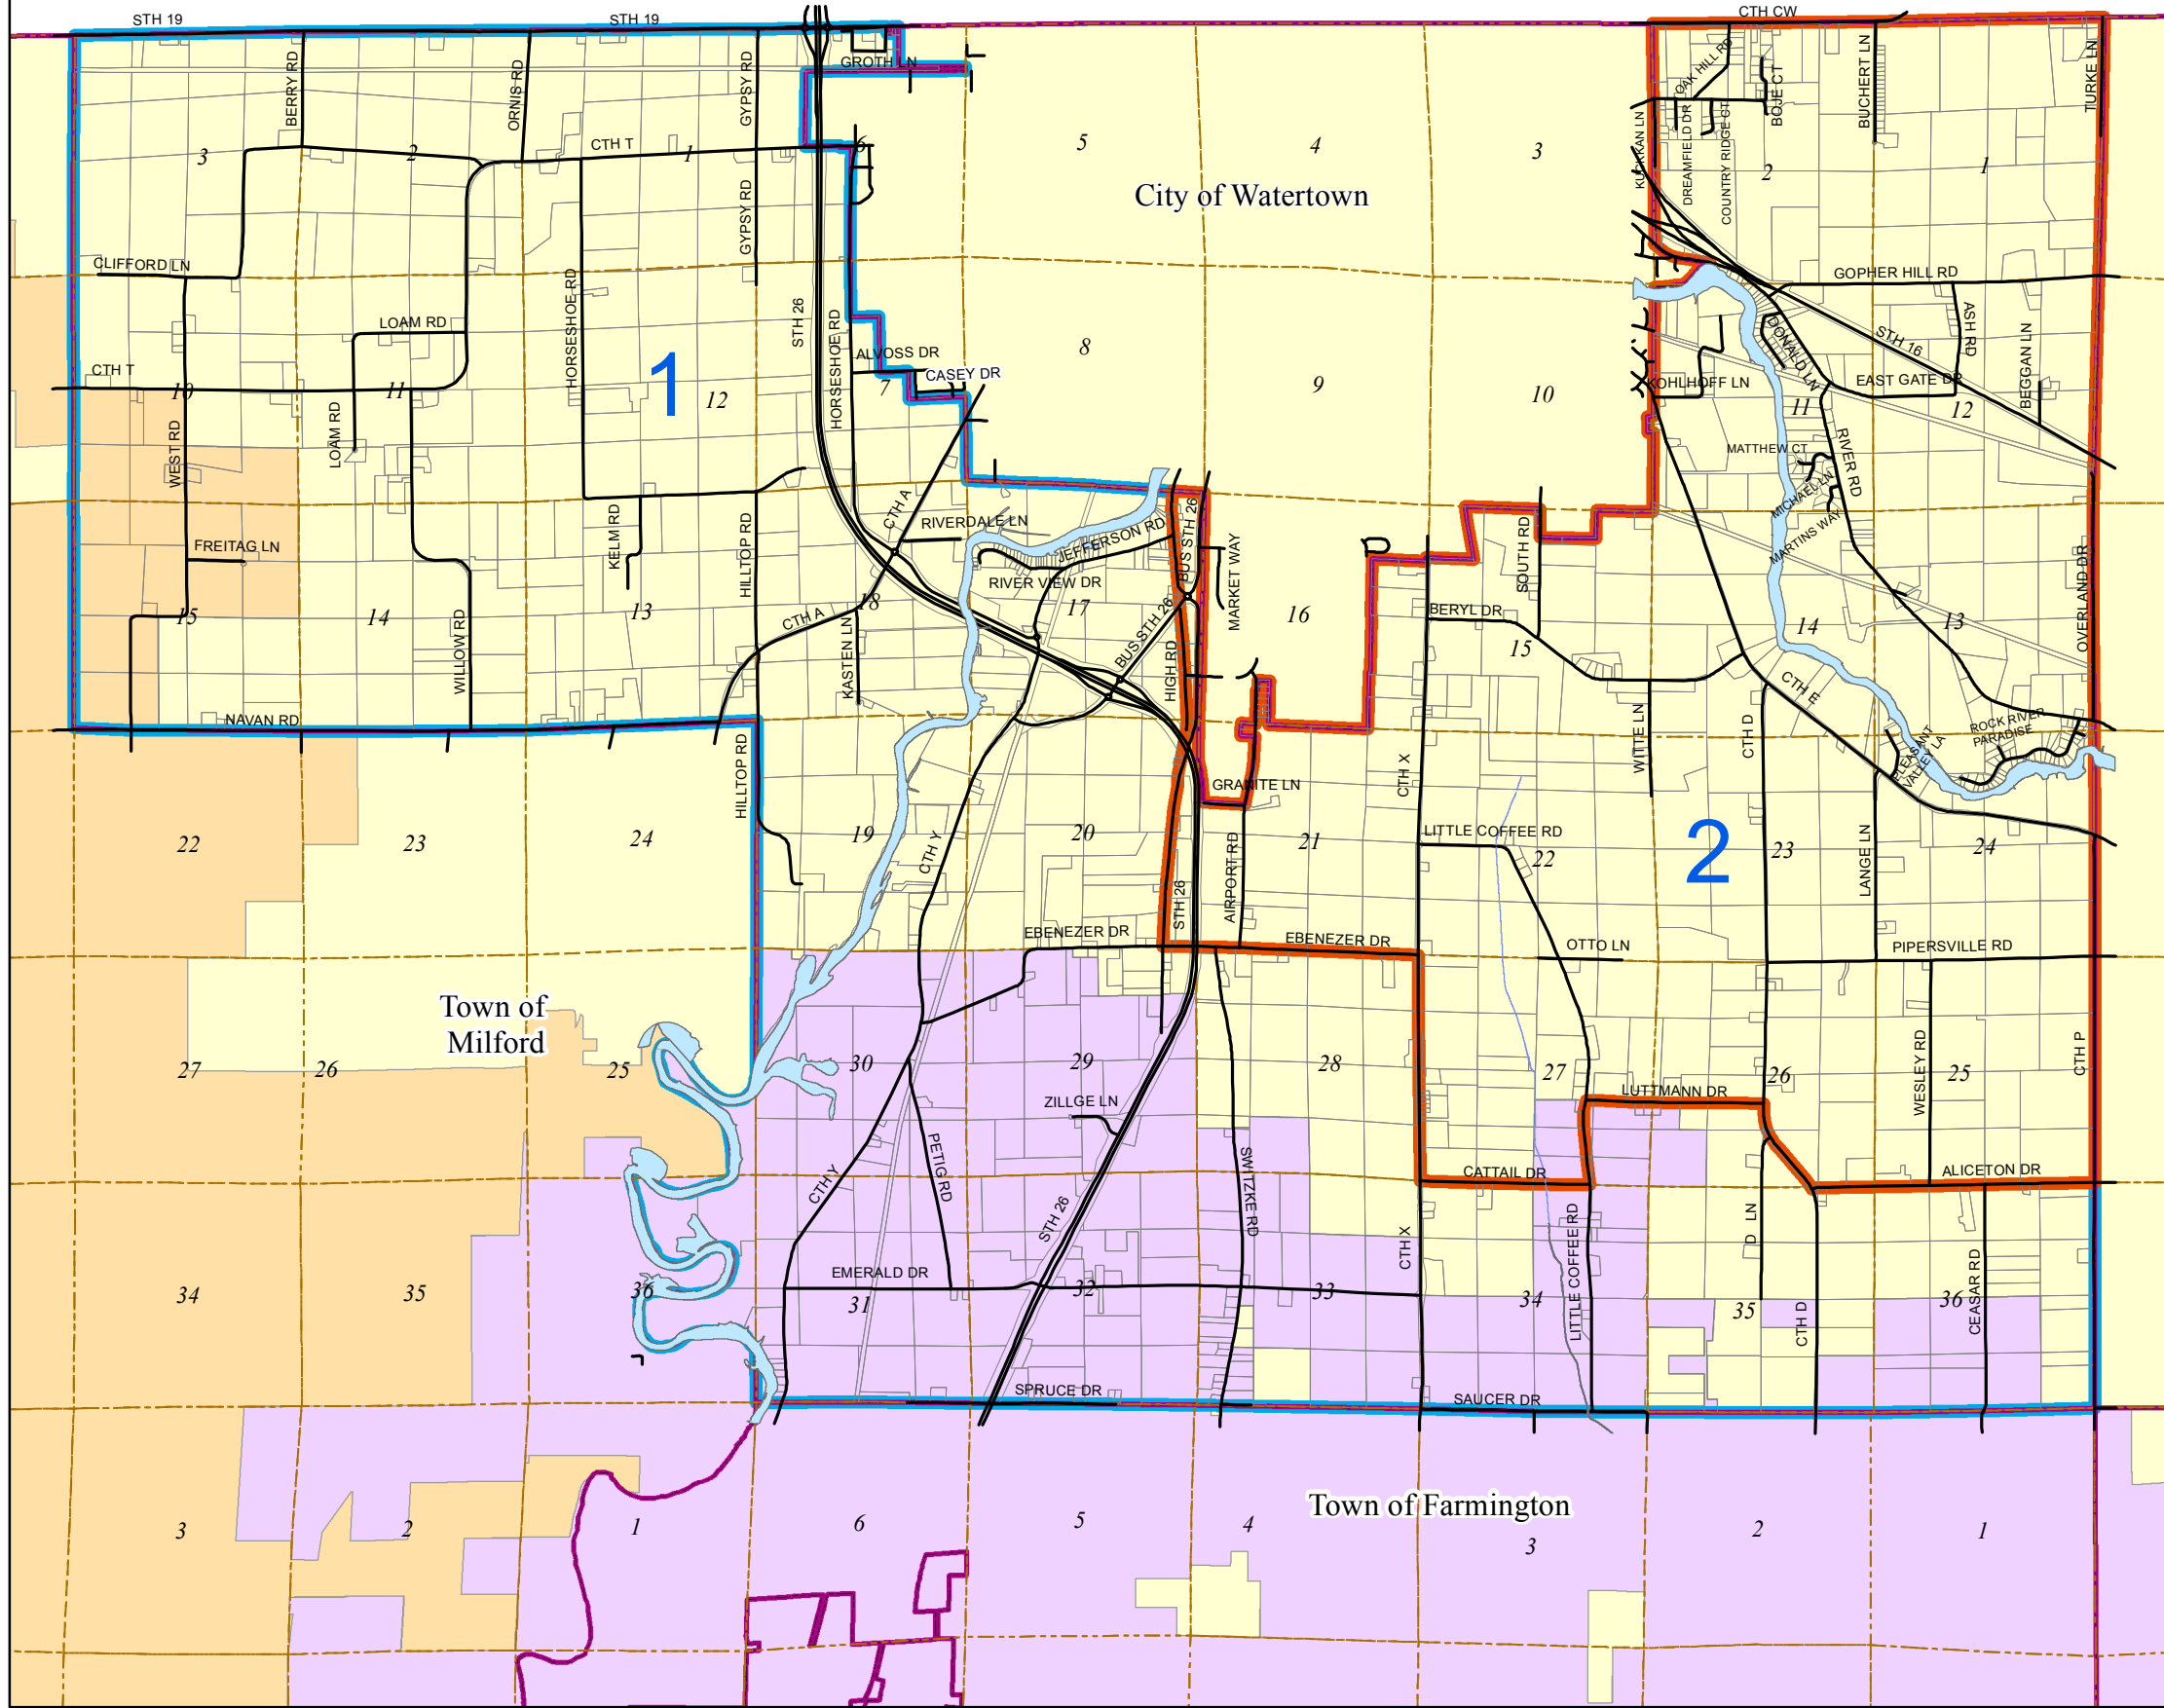

Town of Watertown

Jefferson County, Wisconsin

Dodge County

School Districts and Voting Wards

School Districts

- Watertown
- Lake Mills
- Johnson Creek

Voting Ward

- Ward 1
- Ward 2

Map Features

- Town Boundary
- Section Lines
- Parcel Boundary Lines
- Open Water
- Streams

Approximate Scale

The base map was created with data from Jefferson County Land Information Office who in no event assumes any liability regarding fitness of use of the information and any application by others, is the responsibility of the user.