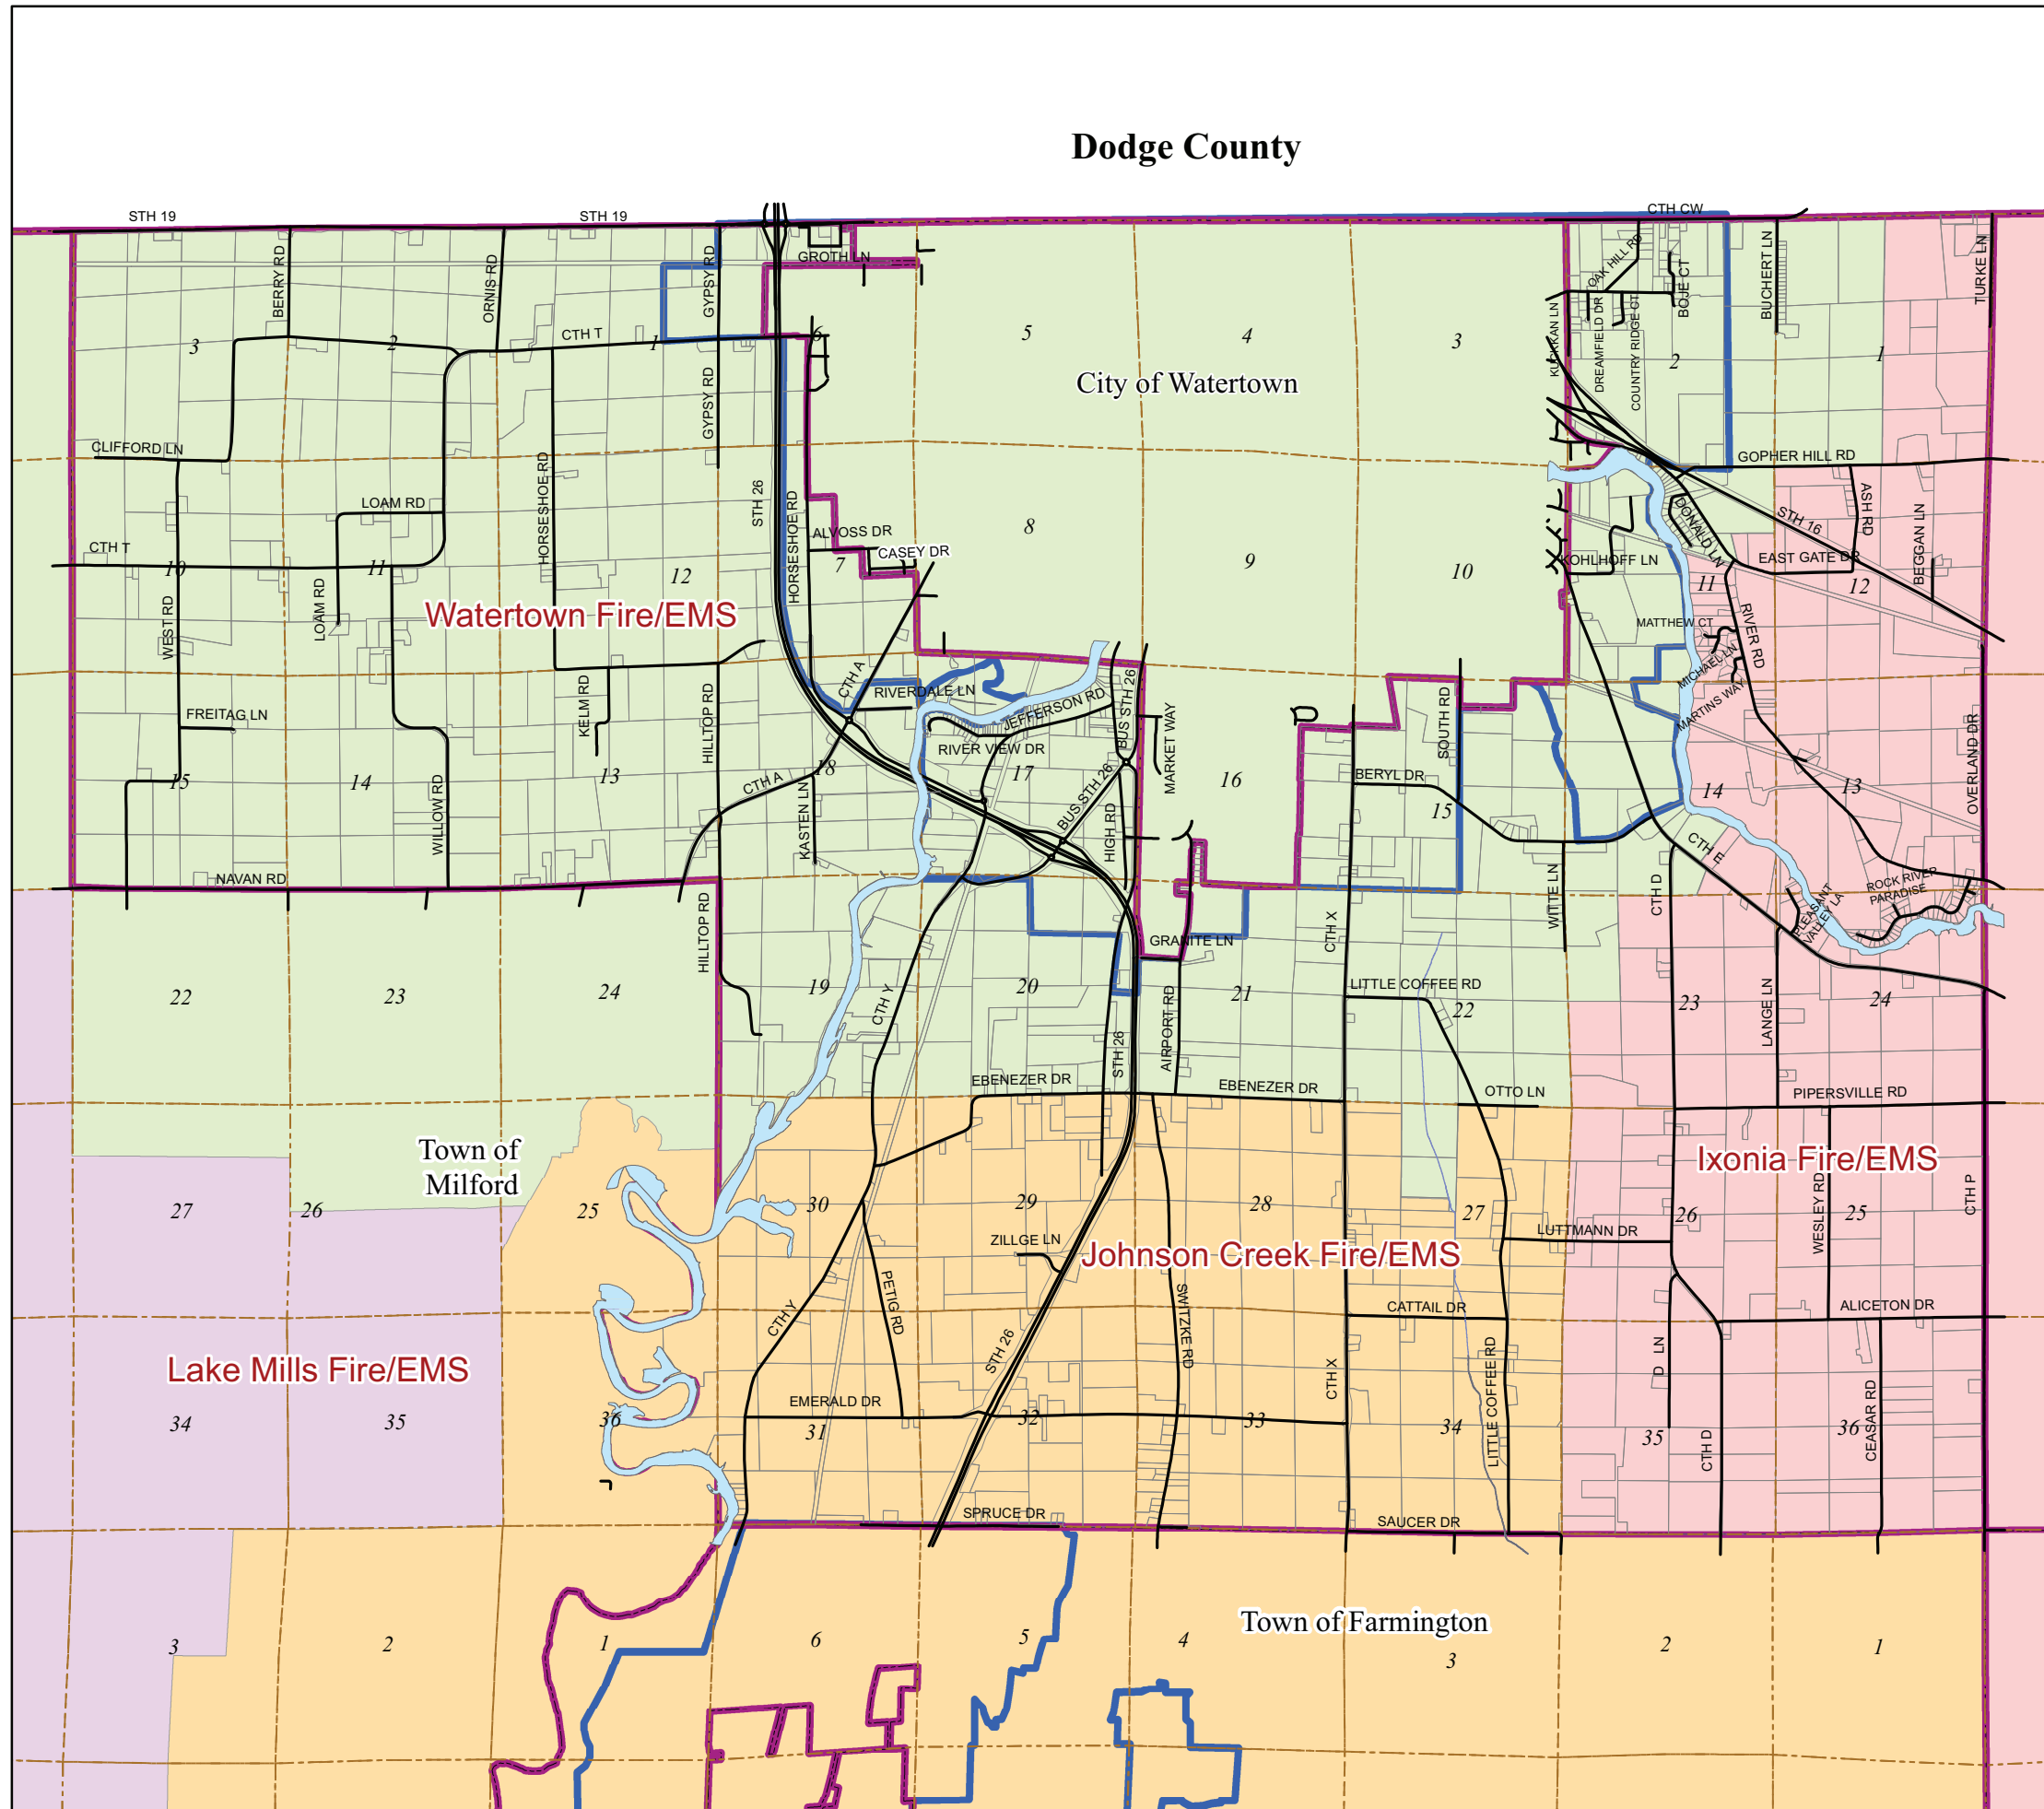

Town of Watertown

Jefferson County, Wisconsin

Dodge County

Utility Service Areas

Fire/EMS District Areas

- Ixonia Fire/EMS
- Johnson Creek Fire/EMS
- Lake Mills Fire/EMS
- Watertown Fire/EMS

Map Features

- Town Boundary
- Section Lines
- Parcel Boundary Lines
- Open Water
- Streams
- Long Range City of Watertown Urban Service Area

Approximate Scale

The base map was created with data from Jefferson County Land Information Office who in no event assumes any liability regarding fitness of use of the information and any application by others, is the responsibility of the user.